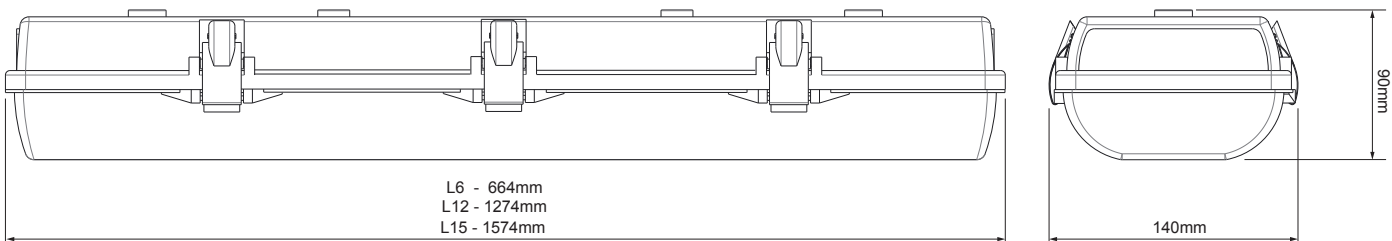

Economy Weatherproof LED Batten- SPU version

CAT. NO. 659526LI, 659528LI, 659530LI

FEATURES

- Available in 2 foot, 4 foot or 5 foot lengths.
- Three lumen packages: 2100lm, 4600lm or 5700lm, 4000K colour temperature.
- Switched maintained emergency.
- LED Light source life of 50,000hrs L70 at ambient temperature of 25°C.
- CRI > 80
- Large terminal block.
- Quarter turn gear tray fasteners for ease of maintenance.
- iSmart™ temperature sensing technology for the LIION battery.
- Electronics designed to lengthen the life of the battery.
- 5 Year Warranty.
- Manufactured in Australia.

DIMENSIONS

Legrand - Australia
1300 369 777
www.legrand.com.au
ABN 31 000 102 661

Legrand - New Zealand
0800 476 009
www.legrand.co.nz

Refer to your group buying office, Legrand Sales Representative or Legrand Sales Office for pricing.

Please Note: specifications are subjected to change without prior notice.

LE12196AB

02/2024