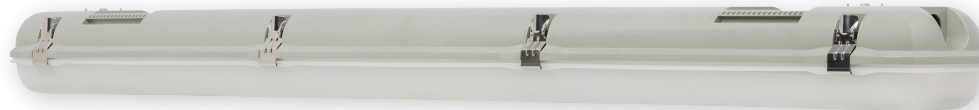

Datasheet

Economy Weatherproof LED Batten- SPU version

CAT. NO. 659526LI, 659528LI, 659530LI

Cat. No.	659526LI		659528LI		659530LI	
Description	L6 LED BATTEN		L12 LED BATTEN		L15 LED BATTEN	
Supply voltage	230 - 240 V a.c. 50Hz					
Operation Mode	Switched Maintained					
Classification C ₀ /C ₉₀	C ₀ : D63, C ₉₀ : C125		C ₀ : D125, C ₉₀ : D80		C ₀ : D125, C ₉₀ : D80	
Battery	Li-ion 12.8 V, 1.5 Ah		Li-ion 12.8 V, 3.3 Ah			
Light source	LED (4000 K)					
Chromaticity Tolerance	MacAdam Ellipse: 4 SDCM					
Luminous flux (lm)	Mains mode	2,100	4,600		5,700	
	Emergency mode	470	900			
Power (W)	Mains only	23	49		56	
	Emergency pack	3	7		10	
	Total	26	56		66	
Luminaire efficacy (lm/W)	81		82		86	
Power factor	0.90		0.96		0.97	
Inrush current	TBA		TBA		TBA	
Driver type	Fixed output / Non-Dimmable					
IK rating	IK08					
IP rating	IP65					
Retaining clips	304 Stainless Steel					
Body construction	Polycarbonate					
Diffuser	Opal polycarbonate					
Length (mm)	664		1274		1574	
Weight (kg)	1.8		2.9		3.4	
Compliance	AS/NZS 2293, AS/NZS 60598					
Product Marking						

Economy Weatherproof LED Batten- SPU version

CAT. NO. 659526LI, 659528LI, 659530LI

FEATURES

- Available in 2 foot, 4 foot or 5 foot lengths.
- Three lumen packages: 2100lm, 4600lm or 5700lm, 4000K colour temperature.
- Switched maintained emergency.
- LED Light source life of 50,000hrs L70 at ambient temperature of 25°C.
- CRI > 80
- Large terminal block.
- Quarter turn gear tray fasteners for ease of maintenance.
- iSmart™ temperature sensing technology for the LIION battery.
- Electronics designed to lengthen the life of the battery.
- 5 Year Warranty.
- Manufactured in Australia.